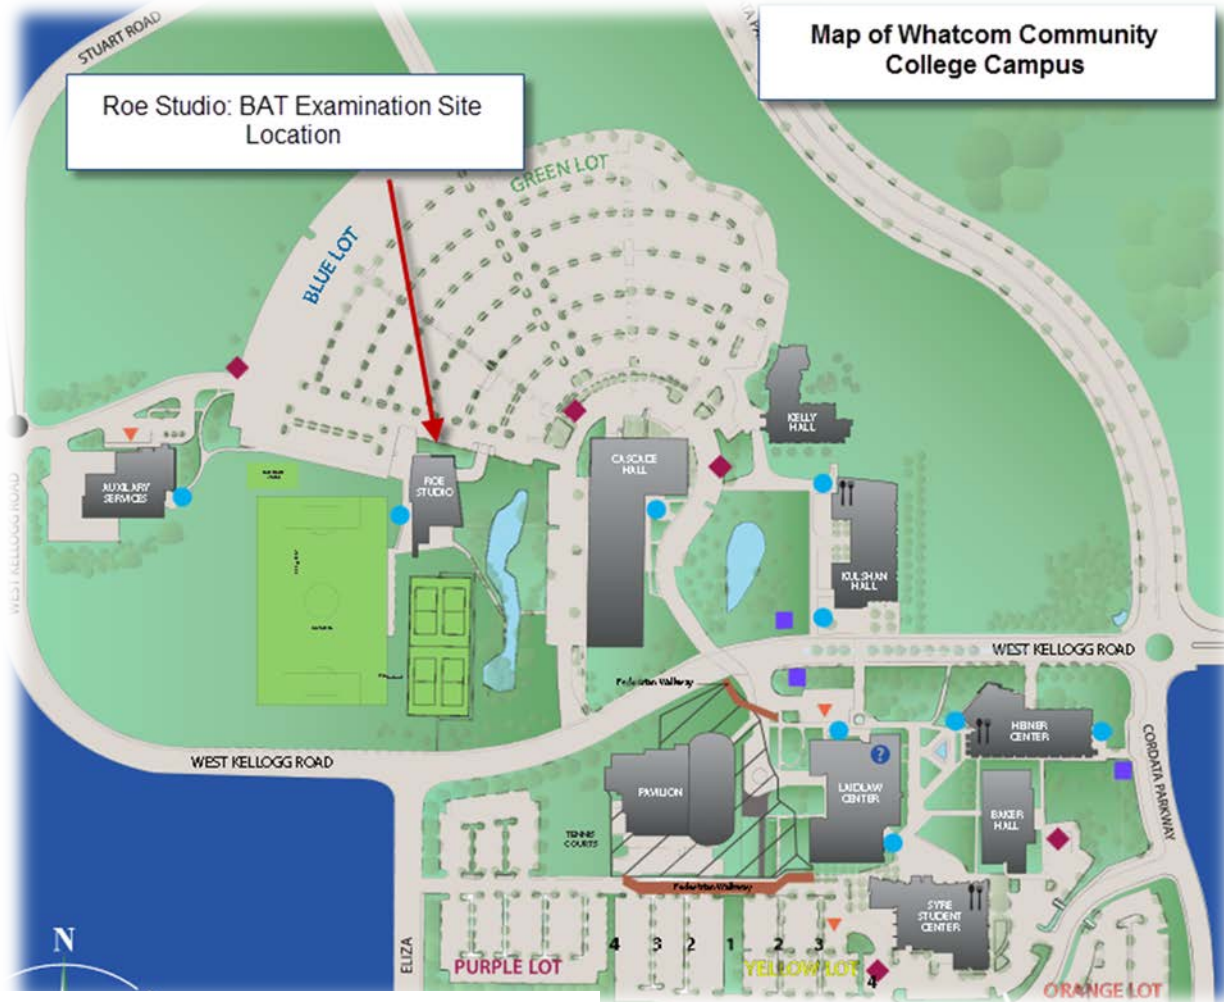

Directions to the BAT Examination Facility at Whatcom Community College

Roe Studio 400 W. Kellogg Rd - Bellingham, WA 98226

Map of Whatcom Community College Campus

Roe Studio: BAT Examination Site Location

Pictured above is the main entrance of Roe Studio.

Enter through the main door. You may need to wait outside the building until your scheduled appointment time.

If parking by Cascade Hall, you will proceed to Roe Studio using the pedestrian walkway pictured above.

DIRECTIONS FROM I-5 NORTH BOUND

From I-5 North, take Exit 256A toward Lynden/Sumas/ Whatcom CC

Turn right onto Meridian St

Turn left onto E. Kellogg Rd.

Enter the next roundabout and take the end exit onto W. Kellogg Rd.

PARKING

You may park in any available student or general parking space. Convenient parking to Roe Studio is located in the Blue Lot, or in front of Cascade Hall.